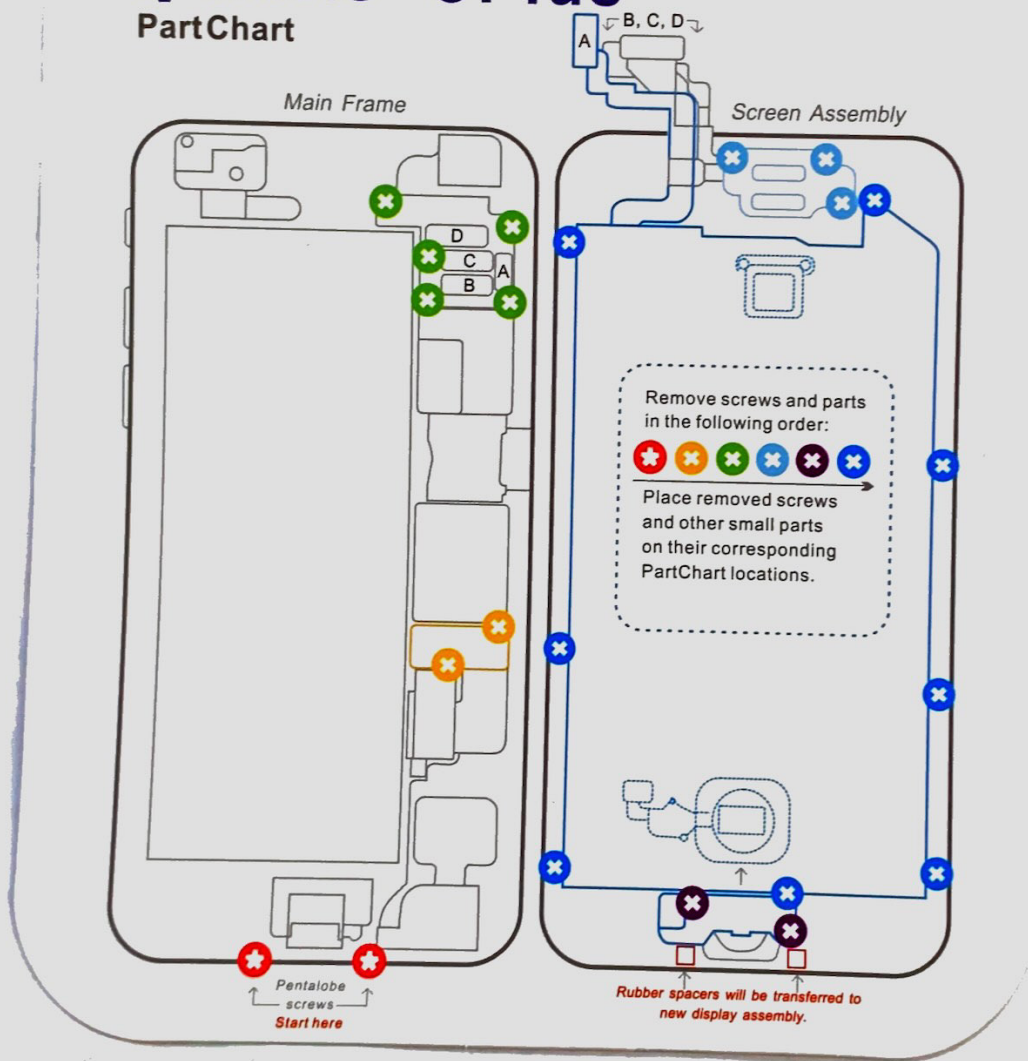

iPhone™ 8

PartChart

Main Frame

iPhone™ 7 Plus

PartChart *Screen Assembly*

Main Frame

iPhone™ 7

Part Chart

Screen Assembly

Main Frame

iPhone™ 6S Plus

PartChart

iPhone™ 6s

Part Chart

Main Frame

Pentalobe screws
Start here

Screen Assembly

iPhone™ 6 Plus

PartChart

iphone™ 6

PartChart

iPhone™ X

PartChart

Main Frame

iPhone™ 8 Plus

PartChart

iPhone™ XR

PartChart

iPhone™ Xs

PartChart

iPhone™ Xs Max

PartChart