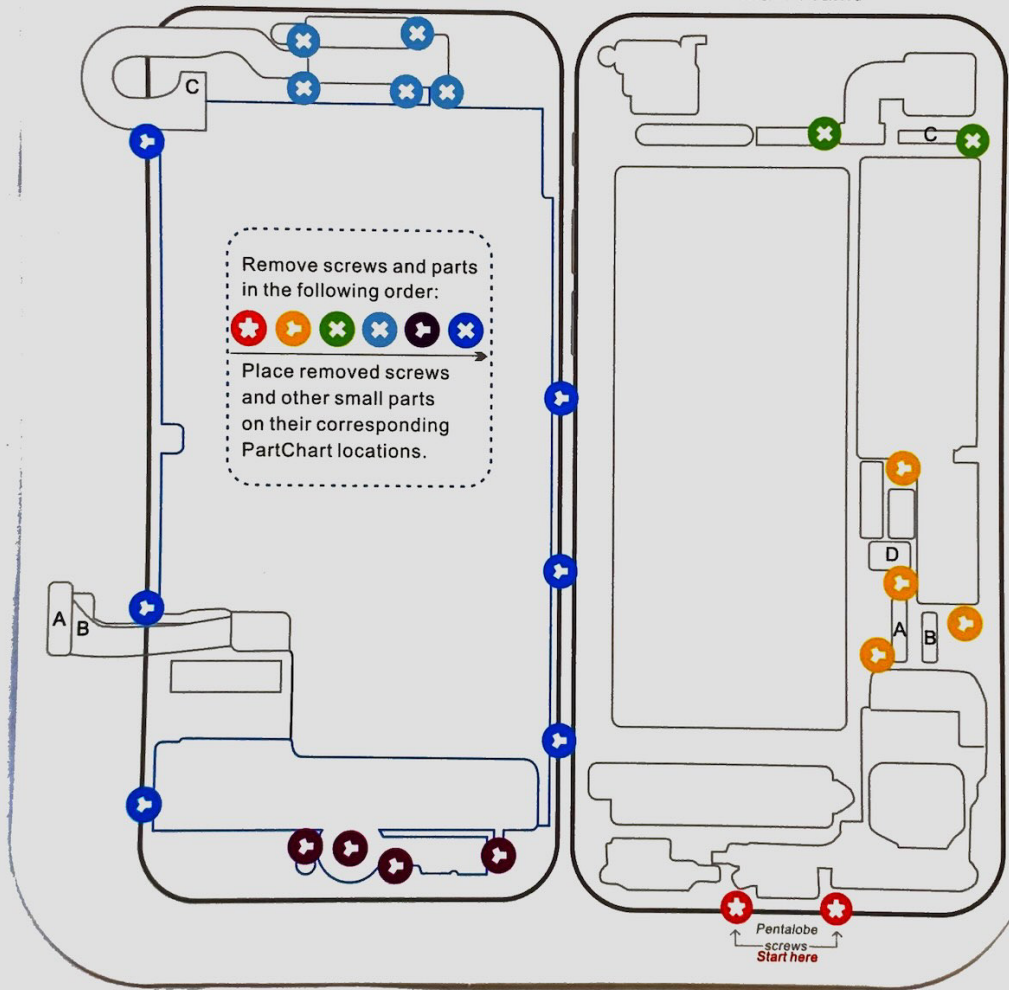

iPhone™ 8

PartChart

Main Frame

iPhone™ 7 Plus

PartChart *Screen Assembly*

Main Frame

iPhone™ 7

Part Chart

Screen Assembly

Main Frame

iPhone™ 6S Plus

PartChart

iPhone™ 6s

Part Chart

Main Frame

Pentalobe screws
Start here

Screen Assembly

iPhone™ 6 Plus

PartChart

iphone™ 6

PartChart

iPhone™ X

PartChart

Main Frame

iPhone™ 8 Plus

PartChart

iPhone™ XR

PartChart

iPhone™ Xs

PartChart

iPhone™ Xs Max

PartChart