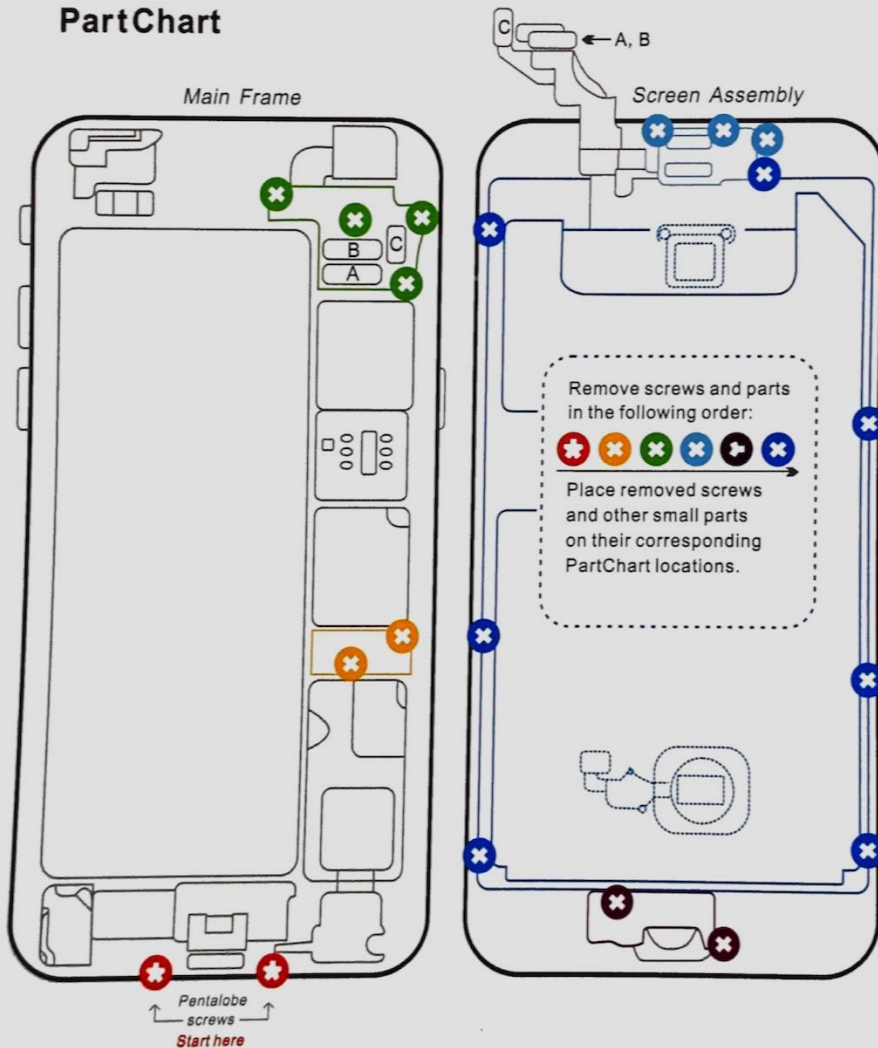

iPhone™ 8

PartChart

Main Frame

iPhone™ 7 Plus

PartChart *Screen Assembly*

Main Frame

iPhone™ 7

Part Chart

Screen Assembly

Main Frame

iPhone™ 6S Plus

PartChart

iPhone™ 6s

Part Chart

Main Frame

Pentalobe screws
Start here

Screen Assembly

iPhone™ 6 Plus

PartChart

iphone™ 6

PartChart

iPhone™ X

PartChart

Main Frame

iPhone™ 8 Plus

PartChart

iPhone™ XR

PartChart

iPhone™ Xs

PartChart

iPhone™ Xs Max

PartChart