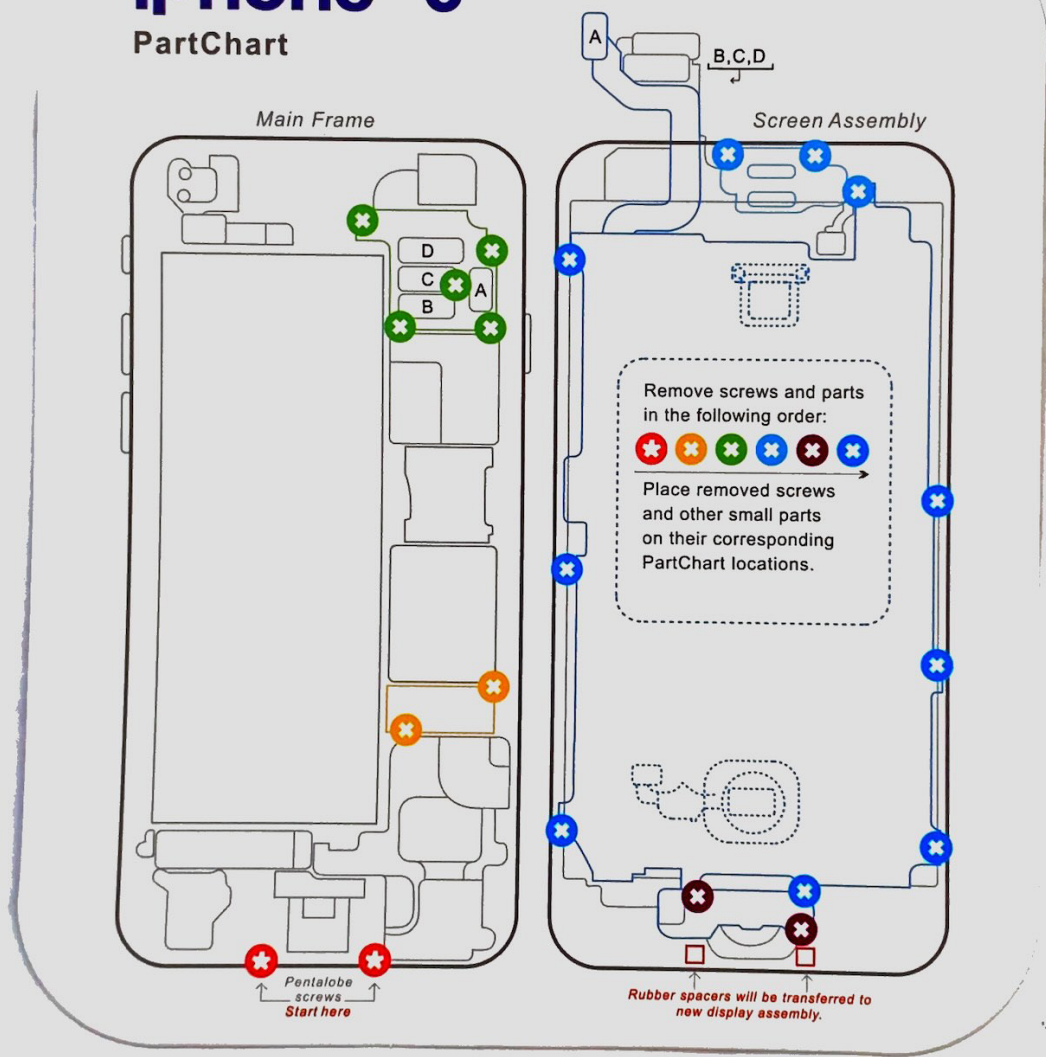

Screen Assembly

Main Frame

iPhone™ 6S Plus

PartChart

iPhone™ 6s

Part Chart

Main Frame

Pentalobe screws
Start here

Screen Assembly

iPhone™ 6 Plus

PartChart

iphone™ 6

PartChart

iPhone™ X

PartChart

Main Frame

iPhone™ 8 Plus

PartChart

iPhone™ XR

PartChart

iPhone™ Xs

PartChart

iPhone™ Xs Max

PartChart